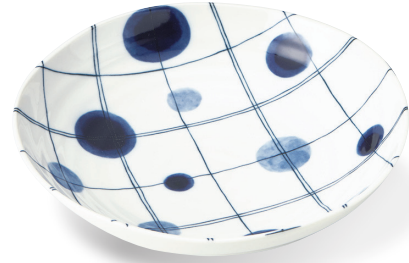

三峰

MADE IN JAPAN

水玉格子

# Mizutama Goushi

Big and small dots flowing pattern makes daily dining table enjoyable.

Mizutama Goushi  
Rokubei 55 shallow bowl  
φ17×4.9cm

Mizutama Goushi  
Rokubei 68 deep plate  
φ21×5.2cm

Mizutama Goushi  
Triangular 35 plate  
φ12.1×2.5cm

Mizutama Goushi  
Triangular 40 plate  
φ13.6×2.8cm

Mizutama Goushi  
Triangular 50 plate  
φ16.5×3.2cm

Mizutama Goushi  
Oval 35 bowl  
11×10.8×4.1cm

Mizutama Goushi  
Oval 45 bowl  
13.8×13.5×5.4cm

Mizutama Goushi  
Oval 55 bowl  
16.9×16.5×6cm