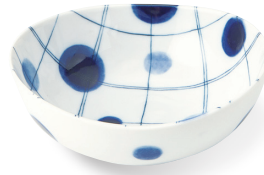

# Mizutama Goushi

Big and small dots flowing pattern makes daily dining table enjoyable.

Mizutama Goushi  
Rokubei 55 shallow bowl  
φ17×4.9cm

Mizutama Goushi  
Rokubei 68 deep plate  
φ21×5.2cm

Mizutama Goushi  
Triangular 35 plate  
φ12.1×2.5cm

Mizutama Goushi  
Triangular 40 plate  
φ13.6×2.8cm

Mizutama Goushi  
Triangular 50 plate  
φ16.5×3.2cm

Mizutama Goushi  
Oval 35 bowl  
11×10.8×4.1cm

Mizutama Goushi  
Oval 45 bowl  
13.8×13.5×5.4cm

Mizutama Goushi  
Oval 55 bowl  
16.9×16.5×6cm