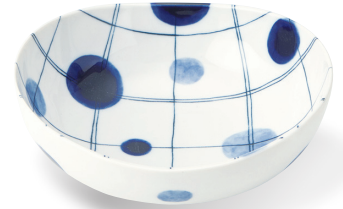

# Mizutama Goushi

Big and small dots flowing pattern makes daily dining table enjoyable.

Mizutama Goushi  
Rokubei 55 shallow bowl  
φ17×4.9cm

Mizutama Goushi  
Rokubei 68 deep plate  
φ21×5.2cm

Mizutama Goushi  
Triangular 35 plate  
φ12.1×2.5cm

Mizutama Goushi  
Triangular 40 plate  
φ13.6×2.8cm

Mizutama Goushi  
Triangular 50 plate  
φ16.5×3.2cm

Mizutama Goushi  
Oval 35 bowl  
11×10.8×4.1cm

Mizutama Goushi  
Oval 45 bowl  
13.8×13.5×5.4cm

Mizutama Goushi  
Oval 55 bowl  
16.9×16.5×6cm

Mizutama Goushi  
Storage 35 B   
φ10.7×4cm

Mizutama Goushi  
Storage 45 B   
φ13.2×5.3cm

Mizutama Goushi  
Storage 50 B   
φ16×6.8cm

Mizutama Goushi   
Lightweight bowl S  
φ12.9×7.3cm

Mizutama Goushi   
Lightweight bowl L  
φ15.8×8.3cm