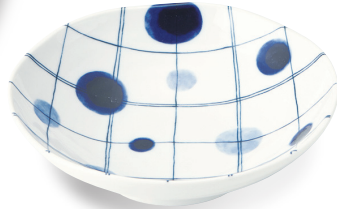

三峰

MADE IN JAPAN

水玉格子

# Mizutama Goushi

Big and small dots flowing pattern makes daily dining table enjoyable.

Mizutama Goushi  
Rokubei 55 shallow bowl  
φ17×4.9cm

Mizutama Goushi  
Rokubei 68 deep plate  
φ21×5.2cm

Mizutama Goushi  
Triangular 35 plate  
φ12.1×2.5cm

Mizutama Goushi  
Triangular 40 plate  
φ13.6×2.8cm

Mizutama Goushi  
Triangular 50 plate  
φ16.5×3.2cm

Mizutama Goushi  
Oval 35 bowl  
11×10.8×4.1cm

Mizutama Goushi  
Oval 45 bowl  
13.8×13.5×5.4cm

Mizutama Goushi  
Oval 55 bowl  
16.9×16.5×6cm