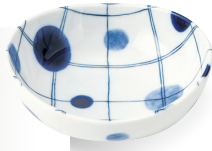

# Mizutama Goushi

Big and small dots flowing pattern makes daily dining table enjoyable.

Mizutama Goushi  
Rokubei 55 shallow bowl  
φ17×4.9cm

Mizutama Goushi  
Rokubei 68 deep plate  
φ21×5.2cm

Mizutama Goushi  
Triangular 35 plate  
φ12.1×2.5cm

Mizutama Goushi  
Triangular 40 plate  
φ13.6×2.8cm

Mizutama Goushi  
Triangular 50 plate  
φ16.5×3.2cm

Mizutama Goushi  
Oval 35 bowl  
11×10.8×4.1cm

Mizutama Goushi  
Oval 45 bowl  
13.8×13.5×5.4cm

Mizutama Goushi  
Oval 55 bowl  
16.9×16.5×6cm